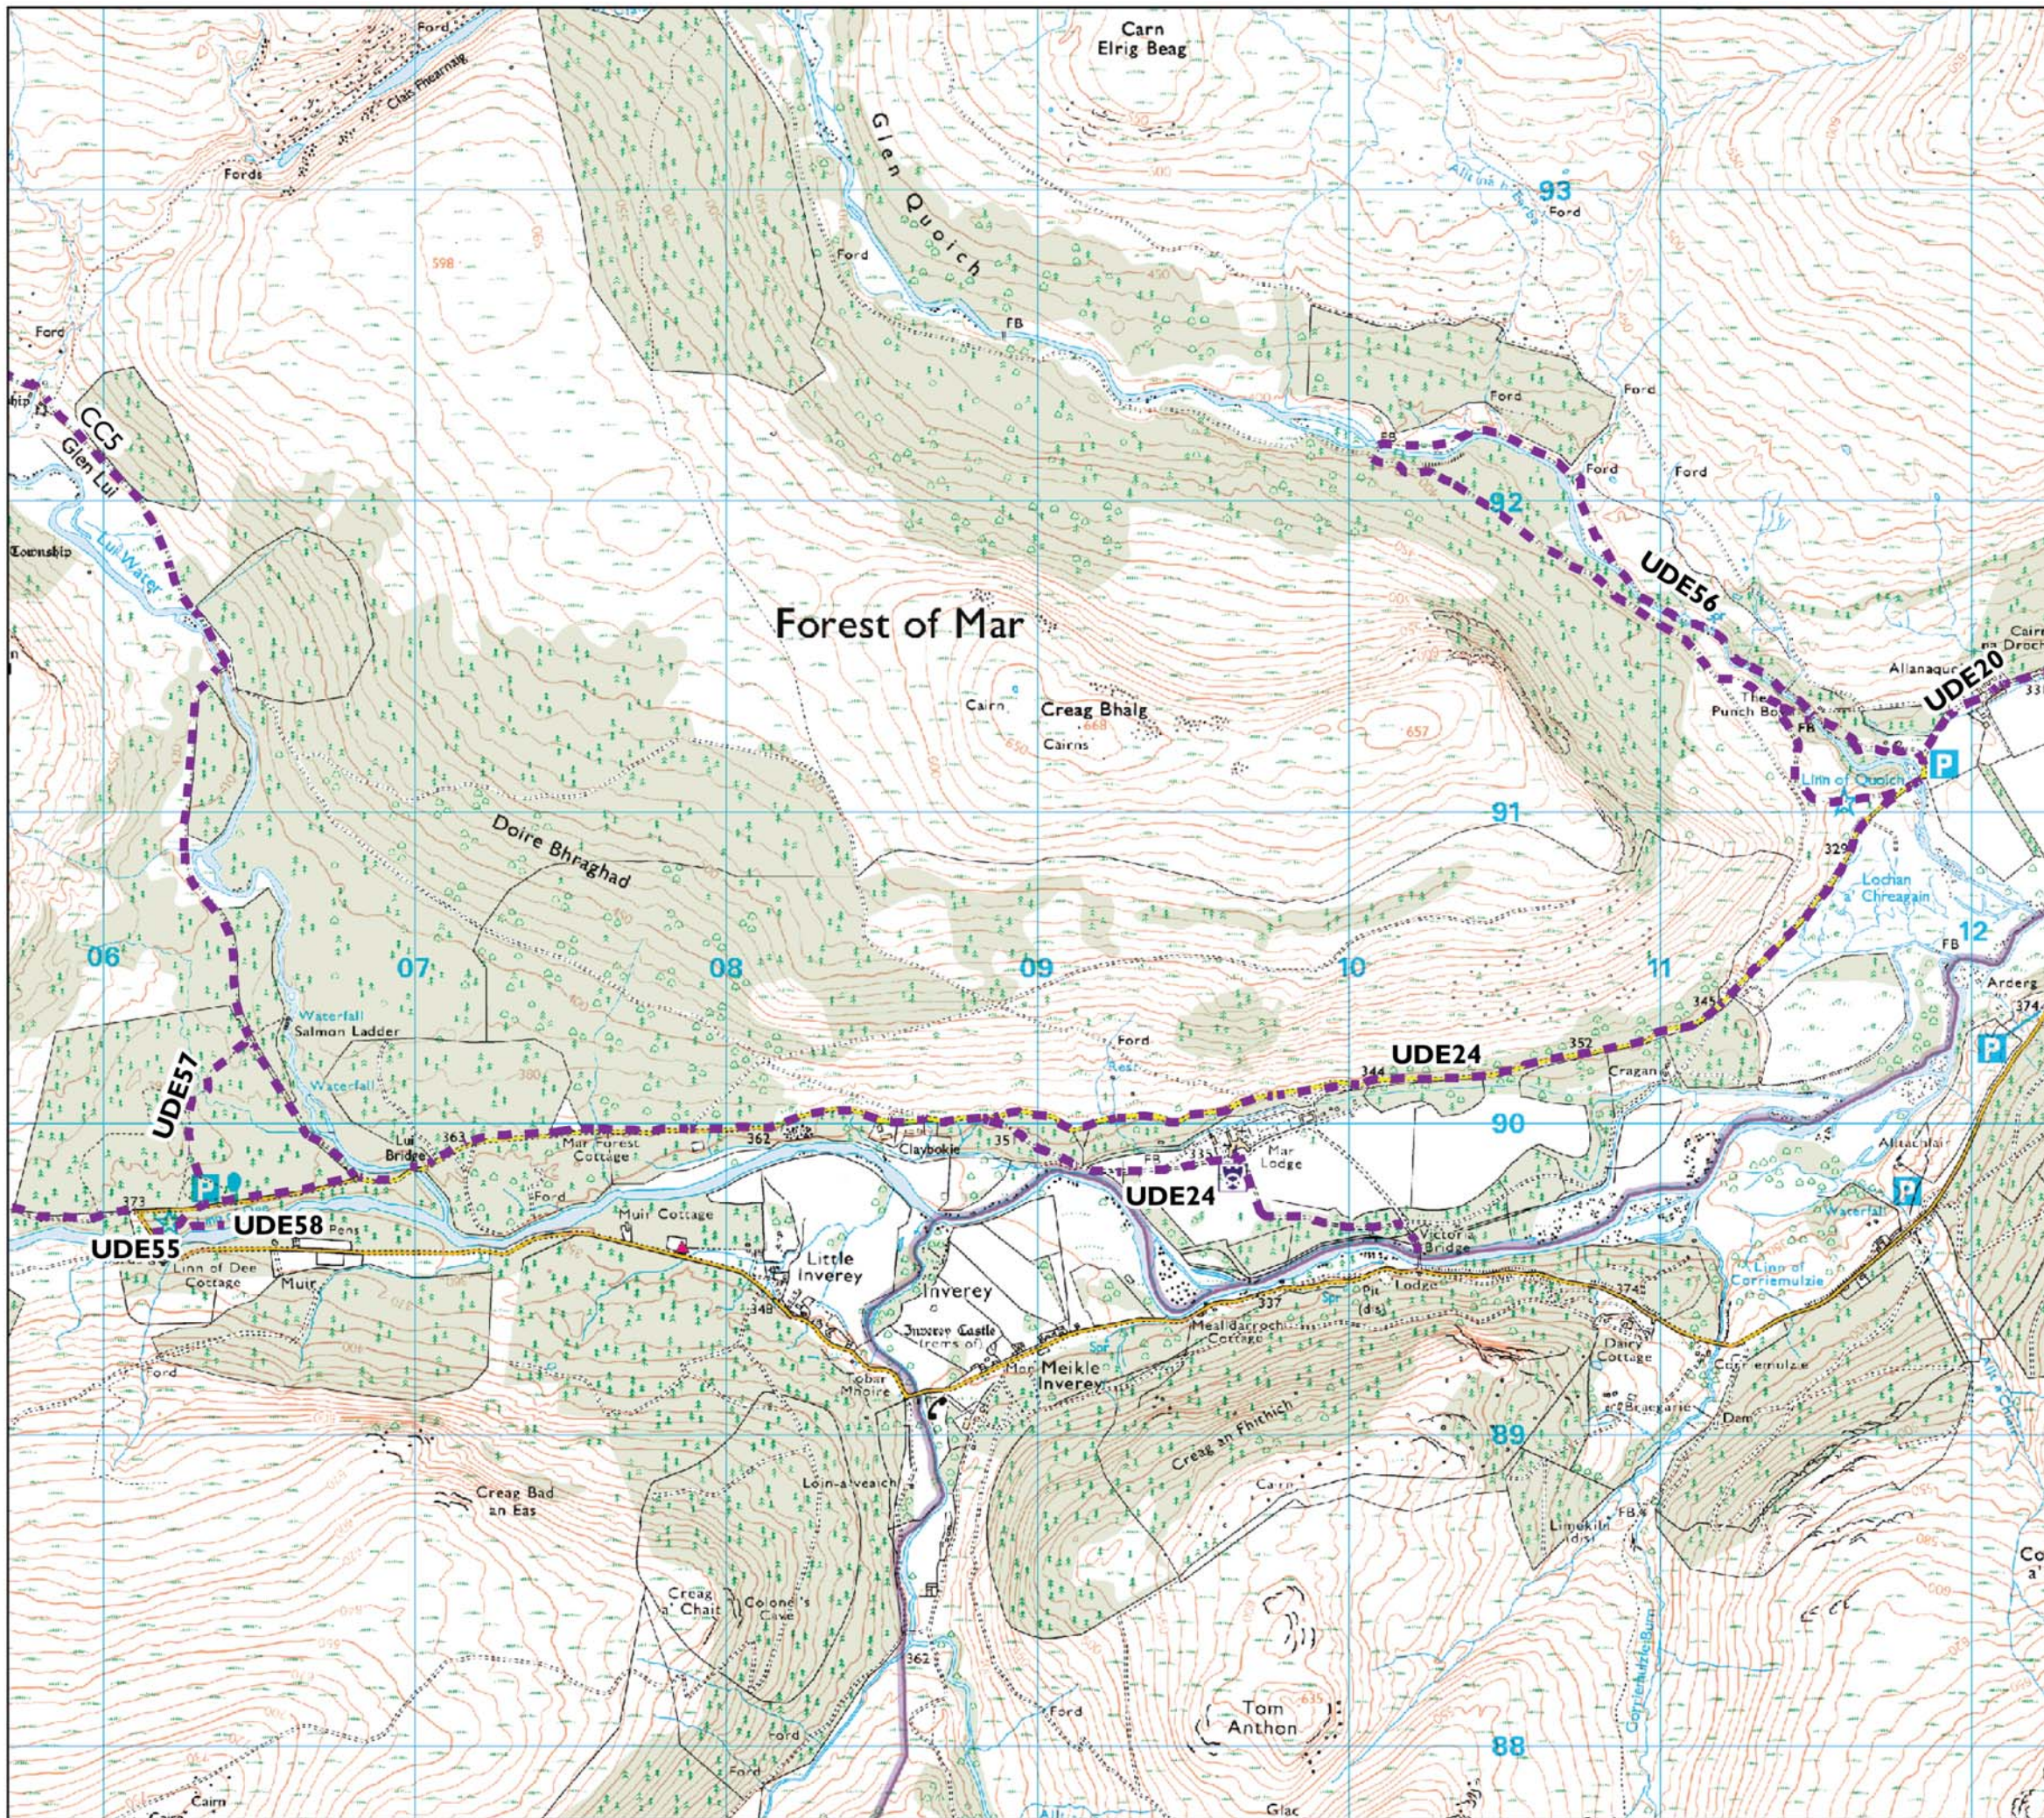

## Map 5

# Linn of Dee

Linn of Dee Core Paths	
Path Ref No	Path Name/Description
UDE20	Linn of Quoich to Keiloch
UDE24	Linn of Dee Cycle Route
UDE55	Linn of Dee
UDE56	Linn of Quoich
UDE57	Linn of Dee car park to Glen Lui
UDE58	River Dee Access Point
CC5	Linn of Dee to Derry Lodge

## Map 5 LINN OF DEE

This map must not be used for navigational purposes.